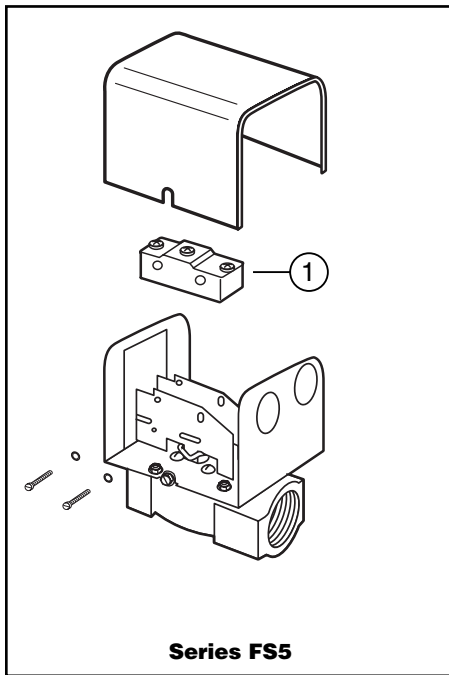

Flow Switches – Liquid

Series FS5

General Purpose Liquid Flow Switches

Components

Item Number	Part Number	Model Number	Description	Weight lbs. (kg)
1	304300	FS1-17	Switch	0.3 (.14)

FLOW SWITCHES