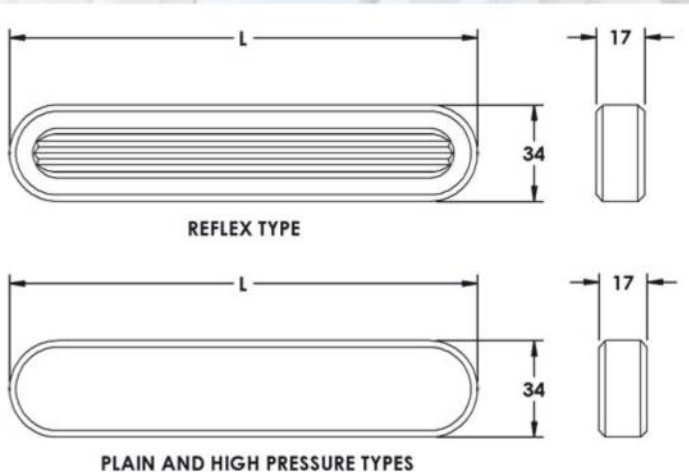

TYPES

The three standard types of gauge glass are listed:
Type A, Plain is designed for moderate-pressure steam boilers and liquid level indicators.

Type A, High Pressure is controlled to tighter flatness tolerances to be used in higher pressure applications.

Type B, Reflex is made for ease in determining liquid levels, especially in clear fluids. The glass has vertical prisms extending the full viewing length of the glass. The prism side faces the liquid, and the sections of the prisms not covered in liquid reflect light brilliantly. The sections covered by liquids appear dark in contrast.

SPECIFICATIONS

DIN 7081

BS 3463

MIL-G-16356 D (High Pressure Type only)

	Item Code	Size	Length (L)		Ratings		
			Inch	mm	Steam, No Mica	Steam, With Mica	Non-Steam
Type A, Plain	3400MB-01T	1	4 1/2	115	500 PSIG @ 470°F	1000 PSIG @ 608°F	5000 PSIG @ 100°F
	3400MB-02T	2	5 1/2	140			
	3400MB-03T	3	6 1/2	165			
	3400MB-04T	4	7 1/2	190			
	3400MB-05T	5	8 5/8	220			
	3400MB-06T	6	9 7/8	250			
	3400MB-07T	7	11	280			
	3400MB-08T	8	12 5/8	320			
	3400MB-09T	9	13 3/8	340			
Type B, Reflex	3400MB-01R	1	4 1/2	115	500 PSIG @ 470°F	Mica not used with Reflex	4000 PSIG @ 100°F
	3400MB-02R	2	5 1/2	140			
	3400MB-03R	3	6 1/2	165			
	3400MB-04R	4	7 1/2	190			
	3400MB-05R	5	8 5/8	220			
	3400MB-06R	6	9 7/8	250			
	3400MB-07R	7	11	280			
	3400MB-08R	8	12 5/8	320			
	3400MB-09R	9	13 3/8	340			
Type A, High Pressure	3400MB-01HP	1	4 1/2	115	500 PSIG @ 470°F	1500 PSIG @ 608°F	6000 PSIG @ 100°F
	3400MB-02HP	2	5 1/2	140			
	3400MB-03HP	3	6 1/2	165			
	3400MB-04HP	4	7 1/2	190			
	3400MB-05HP	5	8 5/8	220			
	3400MB-06HP	6	9 7/8	250			
	3400MB-07HP	7	11	280			
	3400MB-08HP	8	12 5/8	320			
	3400MB-09HP	9	13 3/8	340			