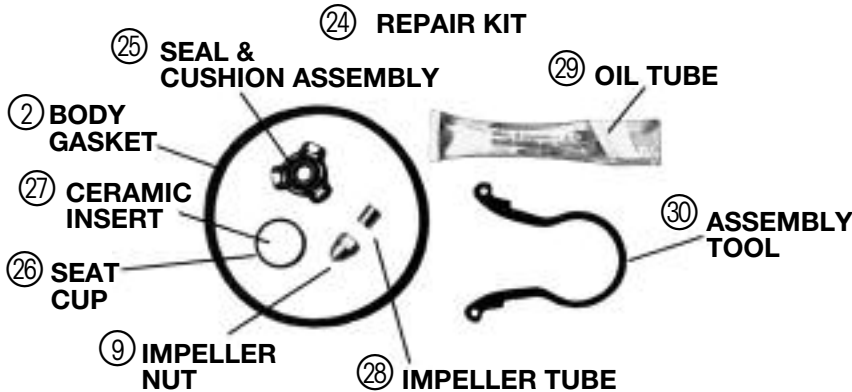

PARTS FOR LITTLE RED & SERIES PL CIRCULATORS

LITTLE RED

ITEM NO.	DESCRIPTION	MODEL LR-20BF	MODEL LR-20B	MODEL LR-12 & LR-12BF	MODEL LR-12B	MODEL LR-15B
	Body	N/A	N/A	N/A	N/A	N/A
	Impeller	P15627	P15627	P15629	P15629	P15627
	Capacitor 115V	N/A	N/A	M15784	M15784	M15784
	Capacitor 110V	N/A	N/A	N/A	N/A	N/A
	Capacitor 220V	N/A	N/A	M15784	M15784	M15788
	Flange Gasket Set-Ring Type 1 ¹³ / ₁₆ " ID (2 Req'd)	118368	N/A	118368	N/A	N/A
	Fastener Pack For Above*	P64910	N/A	P64910	N/A	N/A
	Flange Gasket – Ring Type 1 ⁵ / ₁₆ " ID (2 Req'd)	P15692	P15692	P15692	P15692	P15692
	Fastener Pack for Above*	P15696	P15696	P15696	P15696	P15696
	Flange (3/4")	P00739	P00789	P00739	P00789	P00789
	Flange (1")	P00792	P00836	P00792	P00836	P00836
	Flange (1 ¹ / ₄ ")	P03250	P00837	P03250	P00837	P00837
	Flange (1 ¹ / ₂ ")	P03430	P2000085	P03430	P2000085	P2000085
24	Seal Repair Kit Consisting of:	N/A	N/A	N/A	N/A	N/A
25	Seal & Cushion Assembly	N/A	N/A	N/A	N/A	N/A
26	Seat Cup	P15683	P15683	P15683	P15683	P15683
27	Ceramic Insert	P70712	P70712	P70712	P70712	P70712
9	Impeller Nut	P15697	P15697	P15697	P15697	P15697
28	Impeller Tube	P15698	P15698	P15698	P15698	P15698
29	Oil Tube	P15775	P15775	P15775	P15775	P15775
2	Body Gasket	P15691	P15691	P15691	P15691	P15691
30	Assembly Tool	P15210	P15210	P15210	P15210	P15210